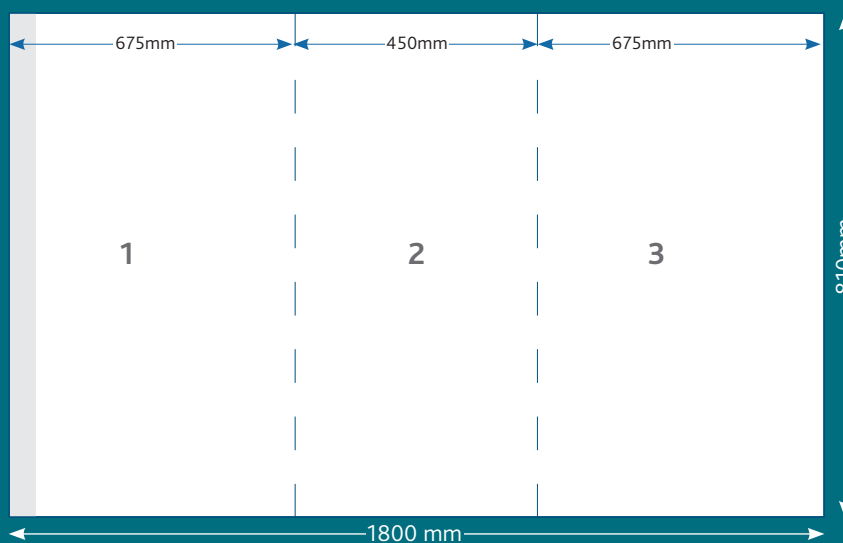

POP UP TRANSPORT DRUM AND STAND

Artwork Specifications

TOP VIEW footprint size

FRONT VIEW stand size

Please supply one flat piece of artwork. Centre your main image or logos within panel 2 so that it is perfectly visible from the front view.

40mm on the left hand long edge will overlap and will not be visible.

Please supply your file as a same size hi-res PDF with images of at least 75 dpi.

We don't need any bleed or crops.

Be sure to embed all fonts, or convert them to outline.