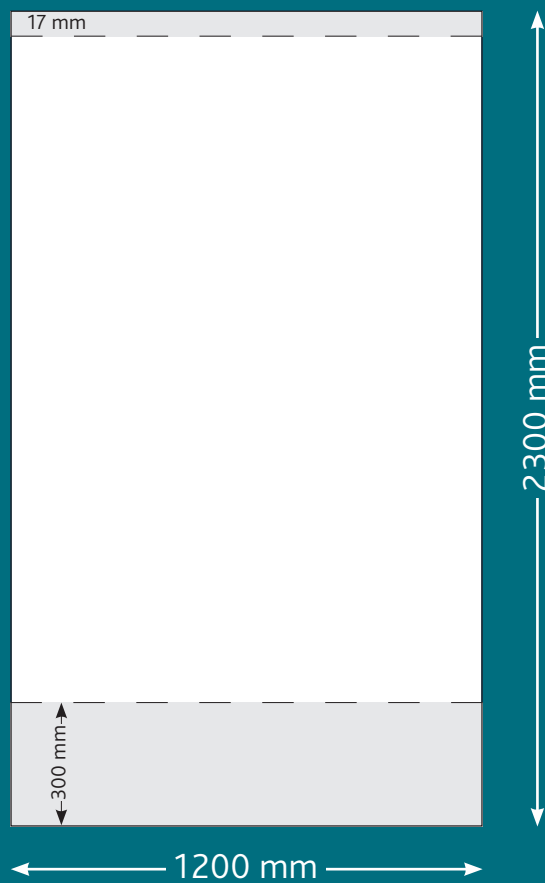

## Artwork Specifications

### ACTUAL VISUAL SIZE

Height 2000mm

Width 1200mm

Please note that 300mm at the bottom of the 2300mm will act as bleed and will not show when your banner is constructed., it will cover any brief exposure when the banner is extended into its display position. 17mm at the top of the 2000mm is also obscured by the top rail so please position your artwork accordingly.