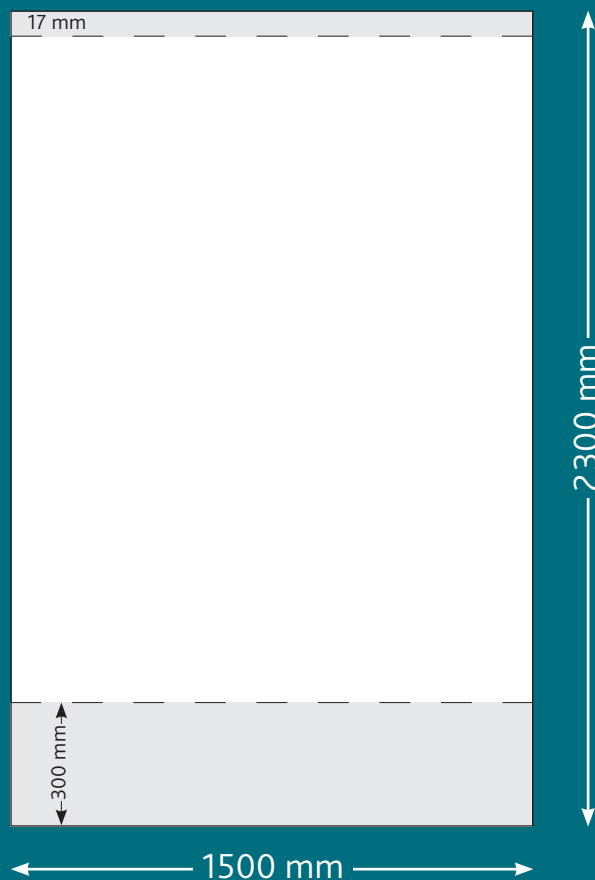

BUDGET 1500 ROLLER BANNER

Artwork Specifications

ACTUAL VISUAL SIZE

Height 2000mm

Width 1500mm

Please note that 300mm at the bottom of the 2300mm will act as bleed and will not show when your banner is constructed., it will cover any brief exposure when the banner is extended into its display position. 17mm at the top of the 2000mm is also obscured by the top rail so please position your artwork accordingly.