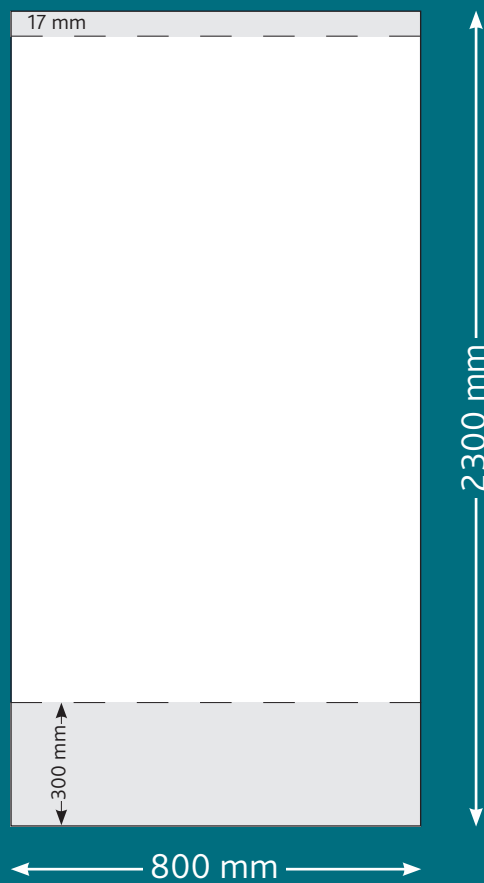

BUDGET 800 ROLLER BANNER

Artwork Specifications

ACTUAL VISUAL SIZE

Height 2000mm

Width 800mm

Please note that 300mm at the bottom of the 2300mm will act as bleed and will not show when your banner is constructed., it will cover any brief exposure when the banner is extended into its display position. 17mm at the top of the 2000mm is also obscured by the top rail so please position your artwork accordingly.