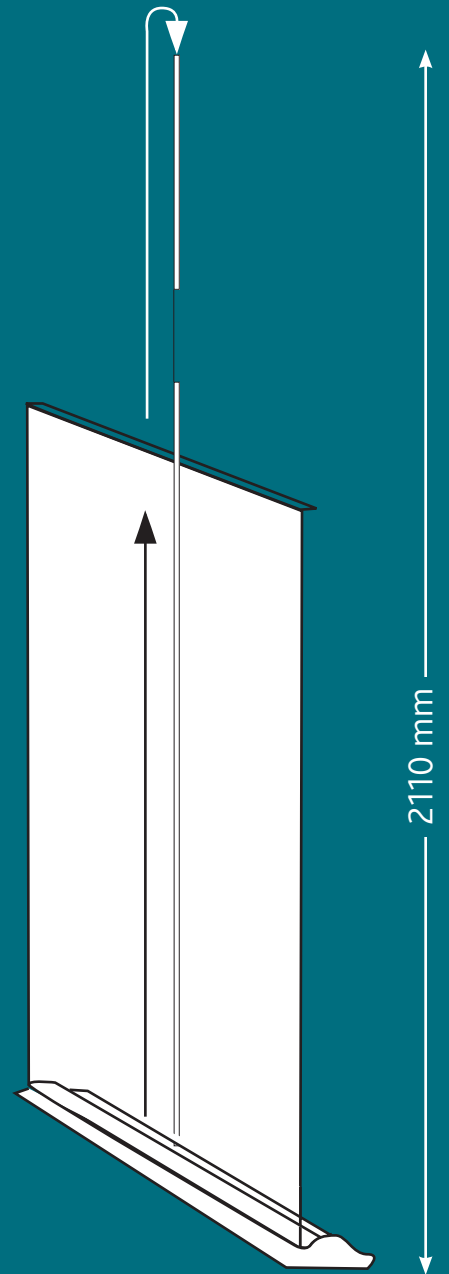

STANDARD 800 ROLLER BANNER

Artwork Specifications

ACTUAL VISUAL SIZE

Height 2110mm

Width 800mm

Please note that 300mm at the bottom of the 2410mm will act as bleed and will not show when your banner is constructed., it will cover any brief exposure when the banner is extended into its display position. 17mm at the top of the 2410mm is also obscured by the top rail so please position your artwork accordingly.

This standard roller banner is also available in 1000mm - 1200mm - 1500mm - 2000mm widths

Please visit www.fineprint.co.uk/upload-artwork to send us your files