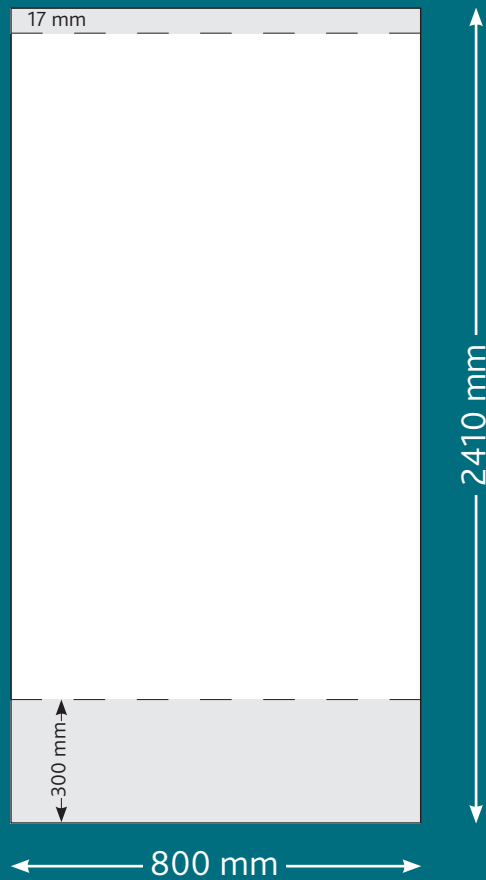

STANDARD 800 ROLLER BANNER

Artwork Specifications

ACTUAL VISUAL SIZE

Height 2110mm

Width 800mm

Please note that 300mm at the bottom of the 2410mm will act as bleed and will not show when your banner is constructed., it will cover any brief exposure when the banner is extended into its display position. 17mm at the top of the 2410mm is also obscured by the top rail so please position your artwork accordingly.

This standard roller banner is also available in 1000mm - 1200mm - 1500mm - 2000mm widths

Please visit www.fineprint.co.uk/upload-artwork to send us your files