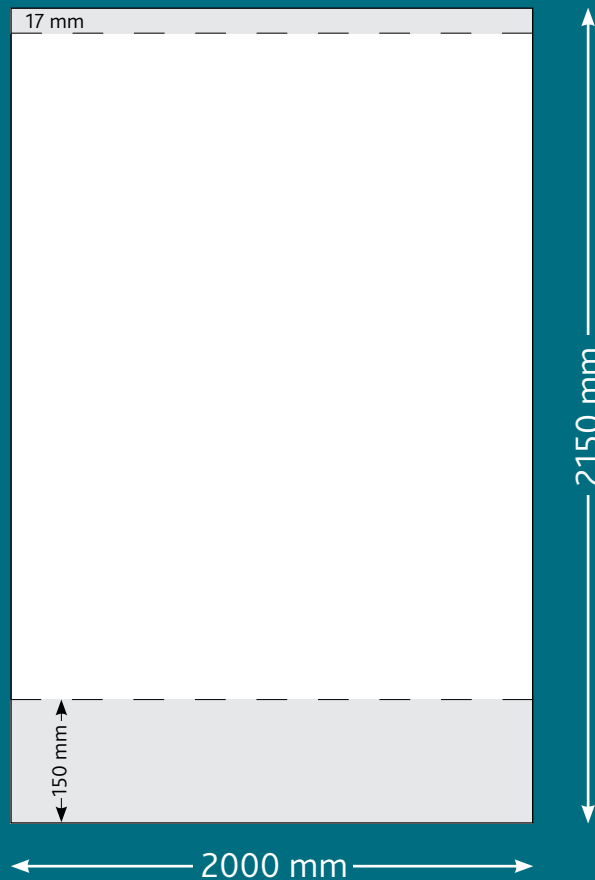

## *Artwork Specifications*

### ACTUAL VISUAL SIZE

Height 2150mm

Width 2000mm

Please note that 150mm at the bottom of the 2150mm will act as bleed and will not show when your banner is constructed., it will cover any brief exposure when the banner is extended into its display position. 17mm at the top of the 2150mm is also obscured by the top rail so please position your artwork accordingly.