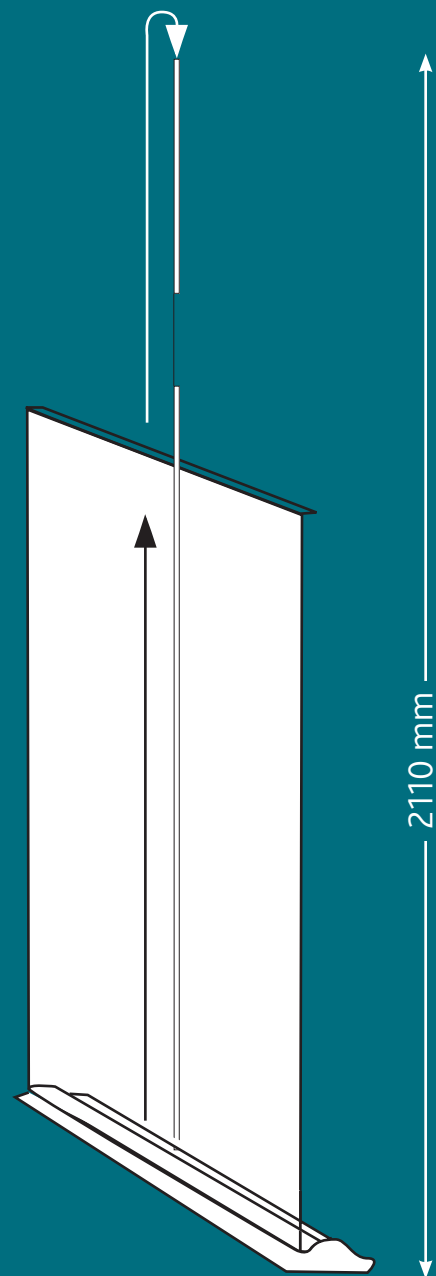

STANDARD 850 ROLLER BANNER

Artwork Specifications

ACTUAL VISUAL SIZE

Height 2110mm

Width 850mm

Please note that 300mm at the bottom of the 2410mm will act as bleed and will not show when your banner is constructed., it will cover any brief exposure when the banner is extended into its display position. 17mm at the top of the 2410mm is also obscured by the top rail so please position your artwork accordingly.

Please supply your file as a same-size hi-res PDF with images of at least 75 dpi.

Be sure to embed all fonts, or convert them to outline.

We do have all the major page layout and design software so can help with PDF generation if needed.

This standard roller banner is also available in 800mm - 1000mm - 1200mm - 1500mm - 2000mm widths

Please visit www.fineprint.co.uk/upload-artwork to send us your files