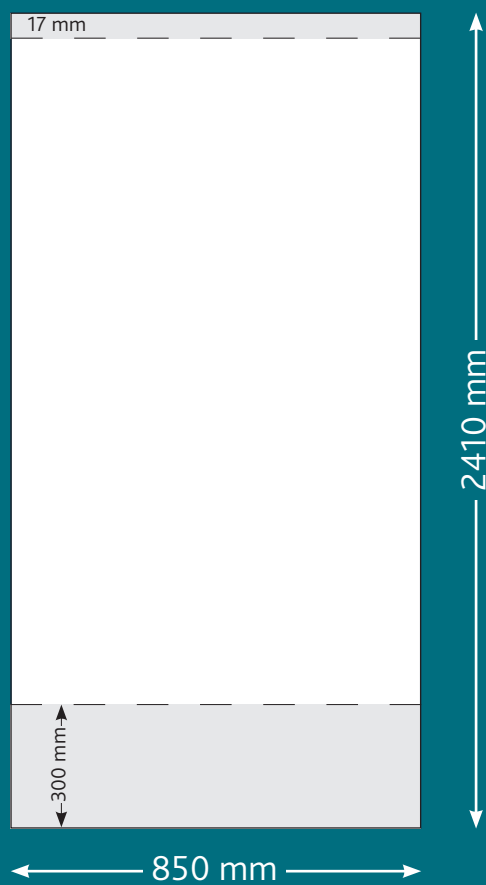

STANDARD 850 ROLLER BANNER

Artwork Specifications

ACTUAL VISUAL SIZE

Height 2110mm

Width 850mm

Please note that 300mm at the bottom of the 2410mm will act as bleed and will not show when your banner is constructed., it will cover any brief exposure when the banner is extended into its display position. 17mm at the top of the 2410mm is also obscured by the top rail so please position your artwork accordingly.

This standard roller banner is also available in 800mm - 1000mm - 1200mm - 1500mm - 2000mm widths

Please visit www.fineprint.co.uk/upload-artwork to send us your files