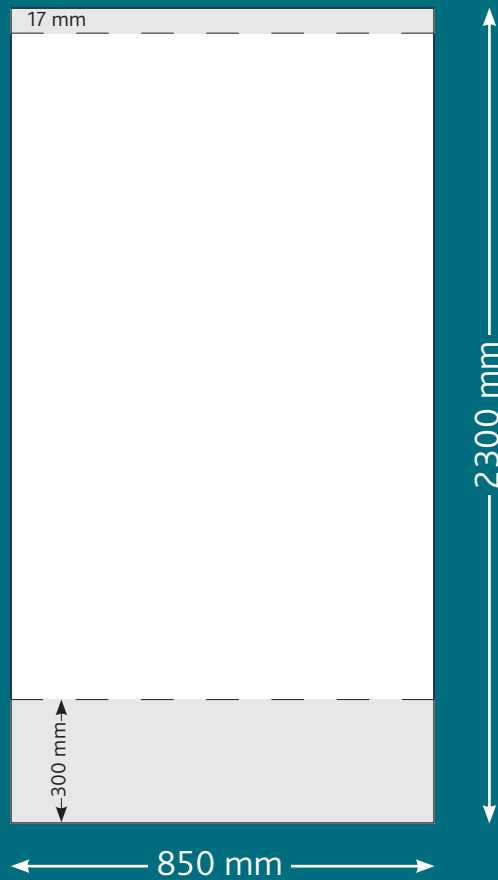

BUDGET 850 ROLLER BANNER

Artwork Specifications

ACTUAL VISUAL SIZE

Height 2000mm

Width 850mm

Please note that 300mm at the bottom of the 2300mm will act as bleed and will not show when your banner is constructed., it will cover any brief exposure when the banner is extended into its display position. 17mm at the top of the 2000mm is also obscured by the top rail so please position your artwork accordingly.